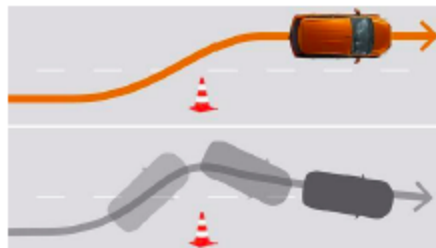

GO Product Recap

MOST AFFORDABLE CVT EVER
Sport Mode Option

FIRST IN CLASS

-Anti-fatigue seats
-Excess Front & Rear Space

-ABS with EBD & Brake Assist
-Vehicle Dynamics Control

BEST IN CLASS

Dual Airbag (Driver & Co-Driver)
STANDARD