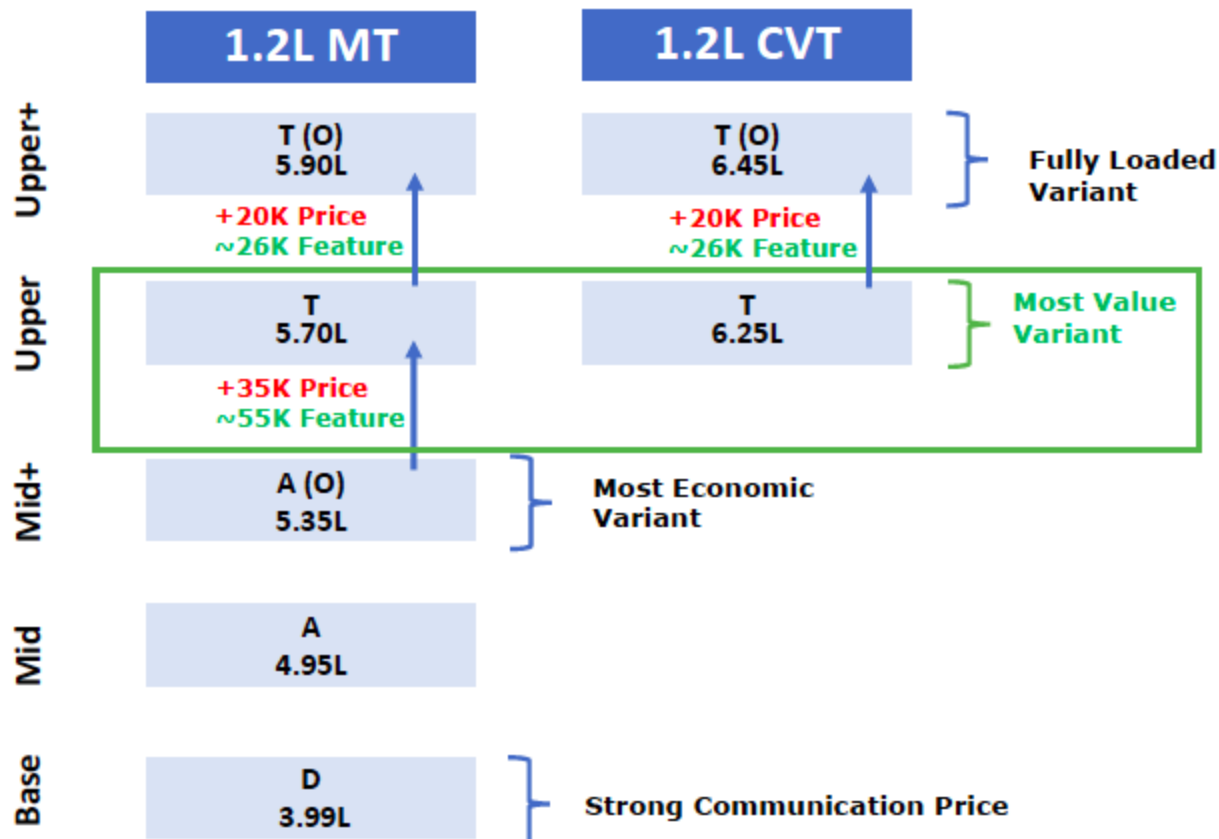

GO Variant Pricing

- R14 Diamond-cut Alloys
- LED DRLs
- Rear Wiper & Washer
- Bluetooth Connectivity

- 7" touchscreen Android Auto & Apple C
- Vehicle Dynamics Control
- 2 speakers
- Tachometer
- Full Wheel Cover

- R14 Wheel
- Power steering & Rear Power window
- Follow Me Headlamp
- ABS + EBD + Brake Assist
- Electric Adjustable ORVM
- Reverse Parking Sensor
- Dual Airbag