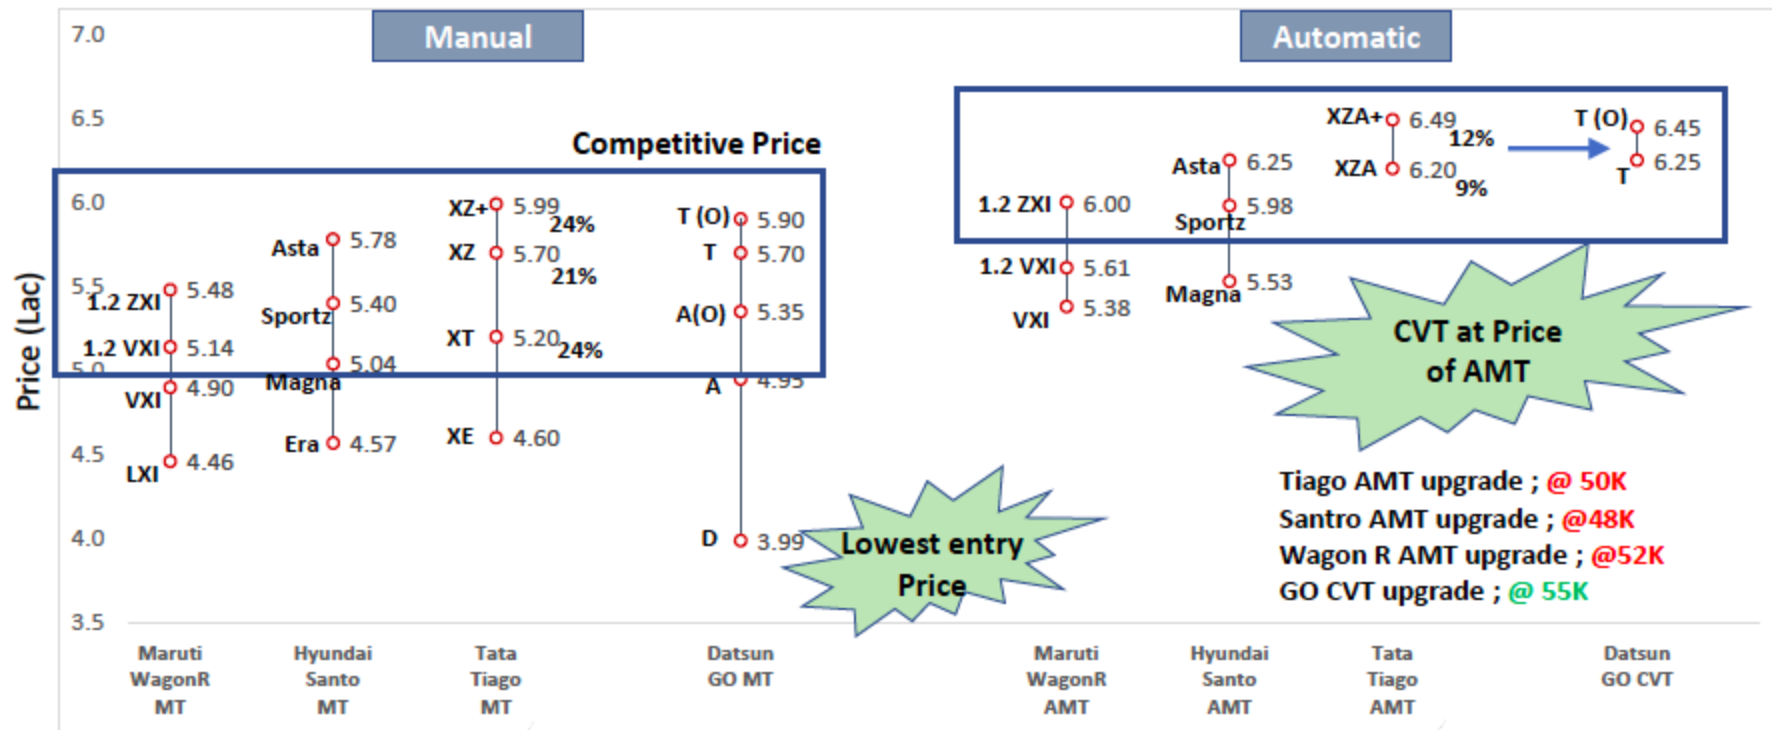

GO vs Competition Position